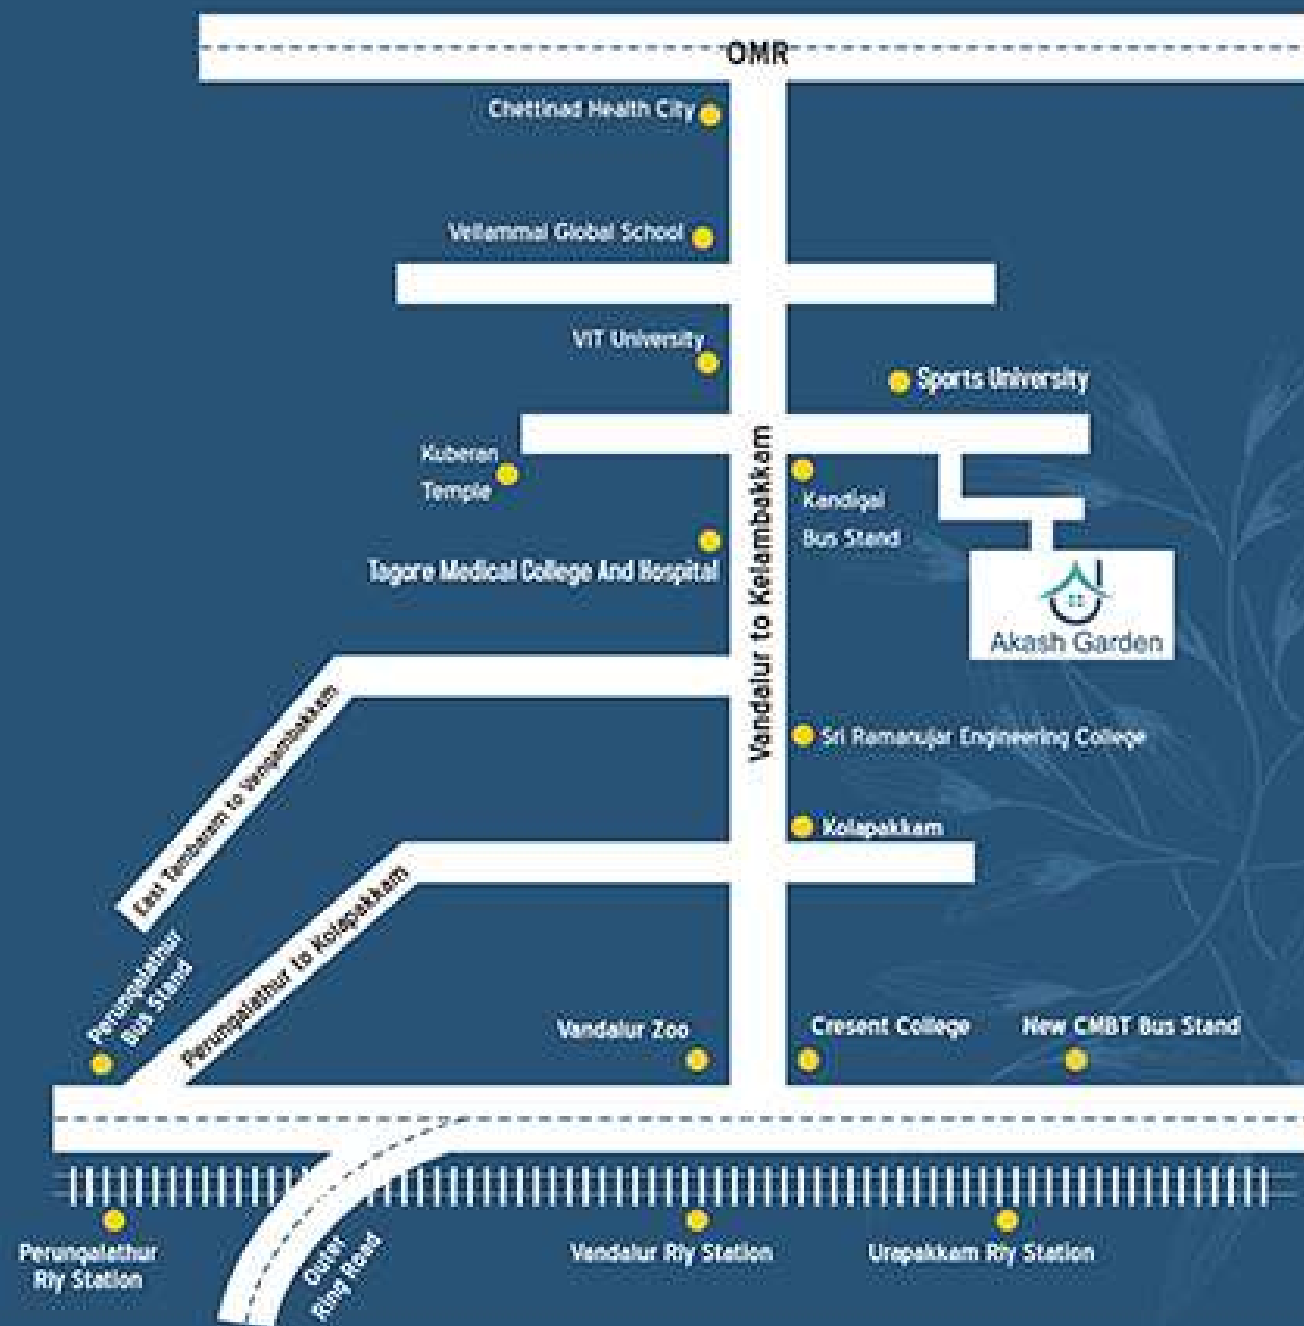

Keyplan Not to Scale

No: 1/39-6-2, North Parade Road,
St. Thomas Mount,
Chennai - 16

Email: support@eliteestate.co.in

Web: www.eliteestate.co.in

Sketch Plan Showing At
Survey No. 25/2a, 26/15a, 26/16a, 26/16b, 26/16c, Nallambakkam Village &
Panchayat, Kattankulathur Panchayat Union, Vandalur Taluk, Chengalpattu District.

Area Statement

PLOT NO.	Sq. Ft.	PLOT NO.	Sq. Ft.
A1	962	D4	1035
A2	1015	D5	1023
A3	1015	D6	1012
A4	1015	D7	1410
A5	1015	E1	1870
A6	1015	E2	1870
A7	955	E3	1807
B1	1341	E4	931
B2	1174	E5	1550
B3	1159	E6	1673
B4	1137	E7	1486
B5	1123	E8	978
B6	1110	F1	1179
B7	1306	F2	1018
C1	1105	F3	1018
C2	1060	F4	1018
C3	1060	F5	1019
C4	1060	F6	1020
C5	1060	F7	1975
C6	1060	F8	1979
C7	1102	G1	1154
D1	1132	G2	1126
D2	1110	G3	892
D3	1098		

Akash Garden

© Kandigal

HIGHLIGHTS :

SCHOOLS

- Colours International School
- Velammal Global School
- Sri Krish Int. CBSE School
- St. Joseph International School
- Crescent School

DISTANCE

- Kandigal Bus Stand 500 Mtr
- Tagore Medical College 1 Km
- Vandalur Zoo 8 Km
- Vandalur Rly Station 8.5 Km
- Proposed DMRT Bus Stand 75 Km