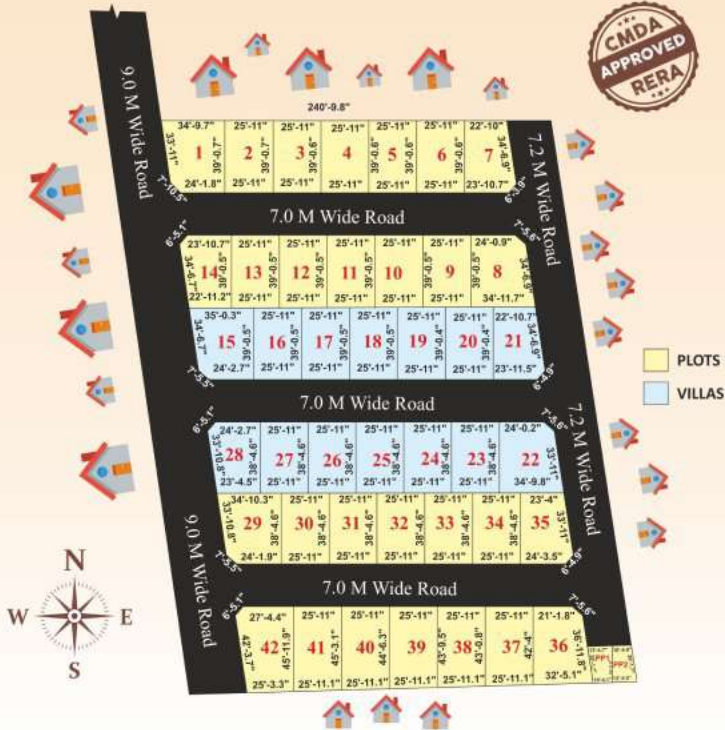

PARVATHY ENCLAVE

Premium Residential Plots and Villas

THE PLAN SHOWING PLOT OF SURVEY NUMBER 645,
MADAMBAKKAM VILLAGE, TAMBARAM TALUK,
CHENGALPATTU DISTRICT,

| PLOT NO | SQ.FT |
|---------|---------|
| 1 | 1231.4 |
| 2 | 1011.82 |
| 3 | 1011.82 |
| 4 | 1011.82 |
| 5 | 1011.82 |
| 6 | 1011.82 |
| 7 | 996.75 |
| 8 | 1236.78 |
| 9 | 1011.82 |
| 10 | 1011.82 |
| 11 | 1011.82 |
| 12 | 1011.82 |
| 13 | 1011.82 |
| 14 | 997.82 |
| 15 | 1241.09 |
| 16 | 1011.82 |
| 17 | 1011.82 |
| 18 | 1011.82 |
| 19 | 1011.82 |
| 20 | 1011.82 |
| 21 | 998.9 |

| PLOT NO | SQ.FT |
|---------|---------|
| 22 | 1212.03 |
| 23 | 994.59 |
| 24 | 994.59 |
| 25 | 994.59 |
| 26 | 994.59 |
| 27 | 994.59 |
| 28 | 995.67 |
| 29 | 1215.26 |
| 30 | 994.59 |
| 31 | 994.59 |
| 32 | 994.59 |
| 33 | 994.59 |
| 34 | 994.59 |
| 35 | 996.75 |
| 36 | 1214.18 |
| 37 | 1106.54 |
| 38 | 1125.91 |
| 39 | 1144.21 |
| 40 | 1163.59 |
| 41 | 1182.96 |
| 42 | 1322.9 |